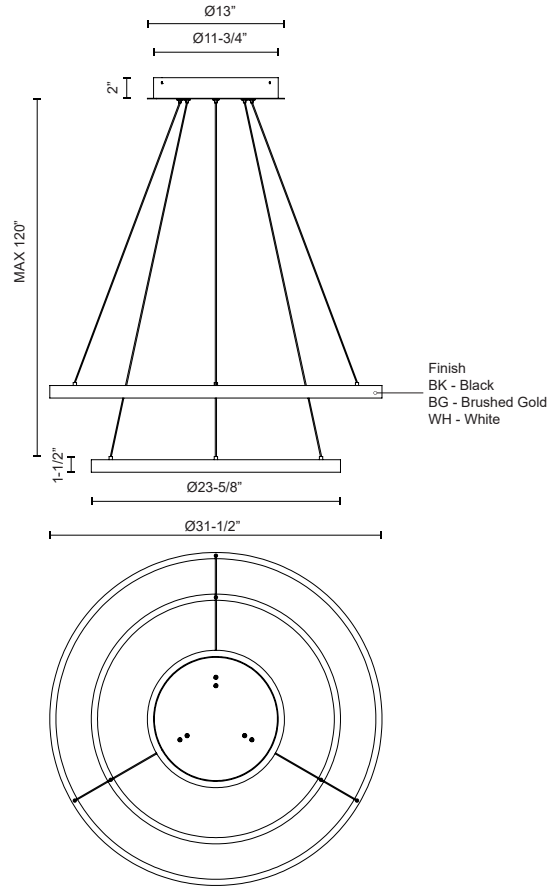

CERCHIO CH87832

PENDANTS

PROJECT

CH87832-BG
Brushed Gold

CH87832-BK
Black

CH87832-WH
White

SPECIFICATION DETAILS

Fixture Dimensions	D31-1/2" x H1-1/2"
Light Source	LED with DC Driver
Wattage	138W
Total Lumens	10330lm
Delivered Lumens	BG-4600lm*; BK-4600lm*; WH-6150lm*;
Voltage	120V
Color Temperature	3000K
CRI (Ra)	90CRI
Optional Color Temps	2700K - 5000K Available, Minimum Order Quantities Apply
LED Rated Life	50,000 hours
Dimming	100% - 10%, TRIAC or ELV Dimmer (Not Included)
Diffuser Details	Frosted Silicone Diffuser
Adjustable	Yes
Wire Length	120" Max
Wire Type	BG - Black Wire; BK - Black Wire; WH - Clear Wire;
Minimum Hang Height	16"
Sloped Ceiling Adaptable	Yes
Location	Dry
Illumination Direction	Up and Downlight
Canopy Dimensions	D13" x H2"
Paint Finish	BG01(Canopy); BG02(Fixture Body); BK02; WH02;

* For custom options, consult factory for details.

* For warranty information, please visit www.kuzcolighting.com/warranty

DESCRIPTION

Extruded and rolled aluminum with rectangular profile. Flush silicone diffuser. Two tiers. Matte powder-coated finish. Up and down light.